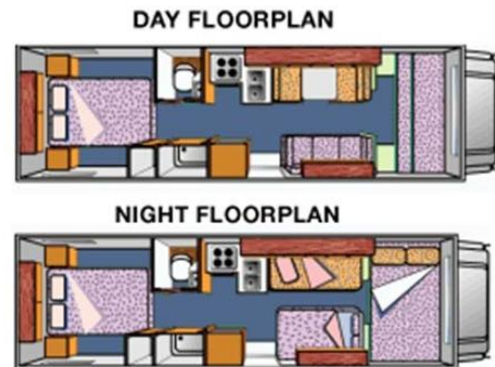

MOTORHOME FLEET

C22 – Compact Motorhome

[Click HERE for spec sheet](#)

C25 – Compact Motorhome

[Click HERE for spec sheet](#)

C28 – Midsize Motorhome

[Click HERE for spec sheet](#)